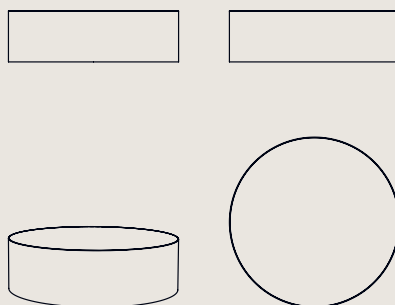

# PLATEAU

**Dimension in cm:** Ø75 x H45 cm  
**Material:** Steel and EPDM rubber  
**Corrosion class:** C4  
**Surface treatment:** Rust-protected and powder-coated

Product no.: no-024

# PLATEAU

**Dimension in cm:** Ø100 x H45 cm  
**Material:** Steel and EPDM rubber  
**Corrosion class:** C4  
**Surface treatment:** Rust-protected and powder-coated

Product no.: no-025

# PLATEAU

**Dimension in cm:** Ø150 x H45 cm  
**Material:** Steel and EPDM rubber  
**Corrosion class:** C4  
**Surface treatment:** Rust-protected and powder-coated