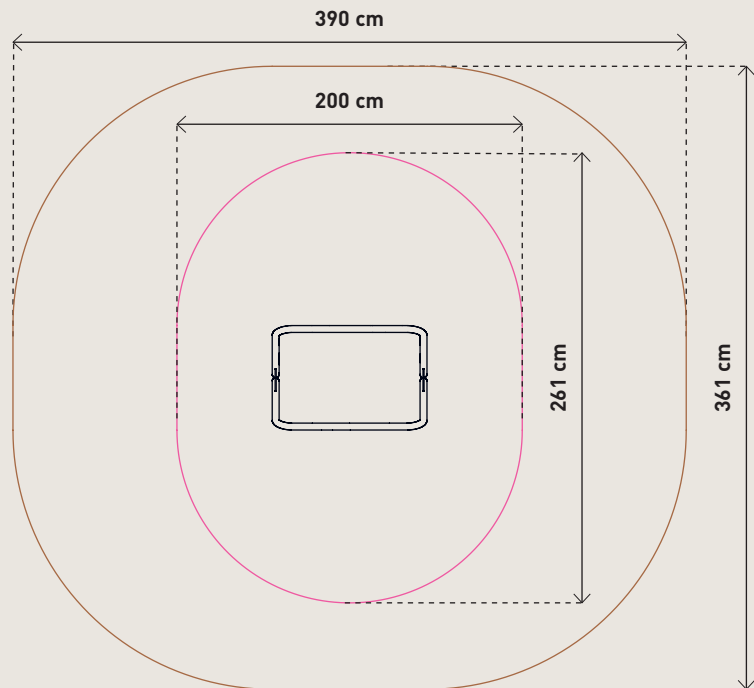

NOORD no.: no-009  
**SPIRER 1800**

**Dimension in cm:** L90 x W60 x H180 cm  
**Material:** Steel  
**Corrosion class:** C4  
**Surface treatment:** Rust-protected and powder-coated

**Traning space:**   
**Area of movement:**   
**Free height fall:** 80 cm  
**Impact damping rewuired:** Non  
**According to:** EN 16630