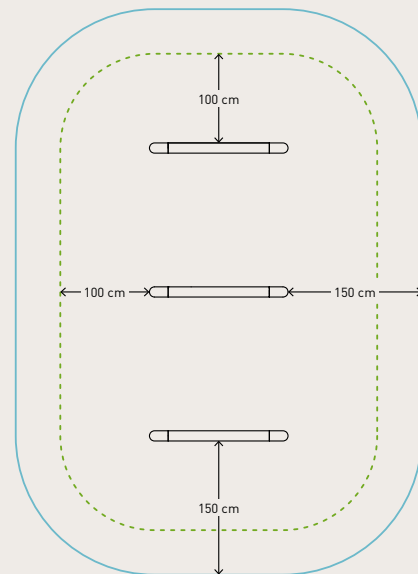

## Technical data

Product no.: no-116

# OCR THREE STEPS OF BEAMS

**Dimension in cm:** L355 x W155 x H130 cm  
**Material:** Steel  
**Corrosion class:** C4  
**Surface treatment:** Rust-protected and powder-coated

**Area of movement:**   
**Training space:**   
**Free height of fall:** 130 cm  
**Fall protection required:** Lawn as minimum

### Please note:

As a general rule, the green lines  are not allowed to overlap each other. However the blue lines  can overlap both the blue and the green lines, BUT there cannot be any solid or hard objects inside the blue circle. (Trees, stones, other fitness equipment, etc.)