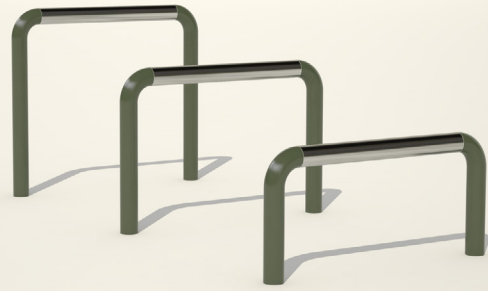

## Technical data

Product no.: no-116

# OCR THREE STEPS OF BEAMS

**Dimension in cm:** L355 x W155 x H130 cm  
**Material:** Steel  
**Corrosion class:** C4  
**Surface treatment:** Rust-protected and powder-coated

**Area of movement:**   
**Training space:**   
**Free height of fall:** 130 cm  
**Fall protection required:** Lawn as minimum

### Please note:

As a general rule, the green lines  are not allowed to overlap each other. However the blue lines  can overlap both the blue and the green lines, BUT there cannot be any solid or hard objects inside the blue circle. (Trees, stones, other fitness equipment, etc.)